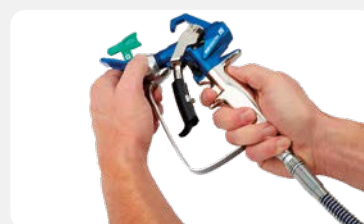

Three reasons why you should opt for genuine parts

1 | Safety

Graco parts feature the best possible quality. Parts made by other manufacturers are less robust, and therefore less safe. Imagine, for example, a paint hose that is unable to withstand the operating pressure and bursts.

! How to recognise genuine Graco parts

Engraved Graco logo

The Graco logo is engraved on most of our piston rods, tubes and sleeves.

Holographic sticker

You will always find a holographic sticker on the packaging of a genuine Graco repair kit.