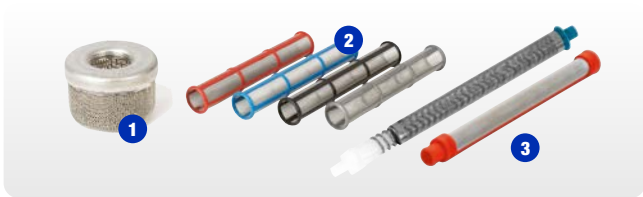

THE RIGHT ACCESSORY FOR EVERY SITUATION

FILTERS

Filters keep dirt and contaminants out of the spray system. Our EasyOut™ filter design filters the paint from the inside out, effectively trapping any residues.

- Minimise the likelihood of **tip clogs** and maximise the **quality of your finish**
- **Three filter types**, available in different sizes: inlet strainer **1**, pump filter **2** and gun filter **3**
- Very **easy removal, for cleaning** and reuse